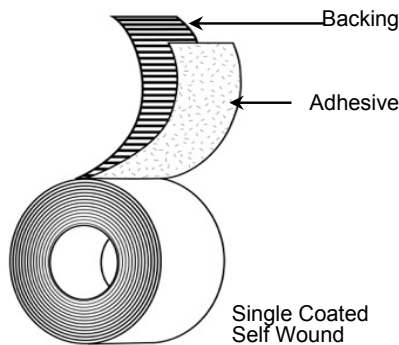

580

Polyethylene Screen Block Tape

- Backing:** LDPE Film
- Adhesive:** Acrylic
- Liner:** N/A
- Colors:** White, Black, Red, Blue, Yellow, Orange, Green
- Specifications:** N/A

Standard Sizes: Incremental widths 1/4" - 54" x 108ft

Applications

- Border tape for screenblock applications - prevents ink from penetrating beyond the image area
- Covers pinhole and registration marks
- Block-out applications - adheres directly to the screen mesh allowing for multi-color printing

Features

- LDPE Film
- Acrylic Adhesive

Benefits

- Tough and conformable
- Available in 8 colors
- Excellent solvent and chemical resistance
- Good adhesion to surfaces
- Excellent long term bonding strength