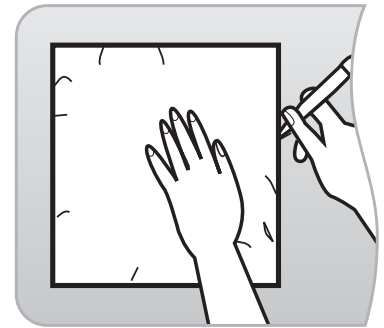

Scotch®

3M

Scotchbrand.com/Mounting

Permanent Mounting Tape

- Double-sided, foam mounting tape
- Wall-mount decor, signs, dispensers and more
- *Use on most wall surfaces* including tile and wood surfaces that are clean, dry and smooth

Instructions:

Use 4 in/101 mm of tape for each 225 g/0.5 lb of weight to be mounted (maximum 900 g/2 lbs).

Note: This is a permanent tape that may cause damage if removed. If you must remove the mounted object, use a piece of dental floss or wire, held tautly between two hands. Pull back and forth, to split the tape, and release the mounted object.

*Not recommended for use on wallpaper or delicate surfaces.

For questions, ideas and special offers go to
Scotchbrand.com/Mounting

Scotch® Brand Tapes
Great ideas that stick