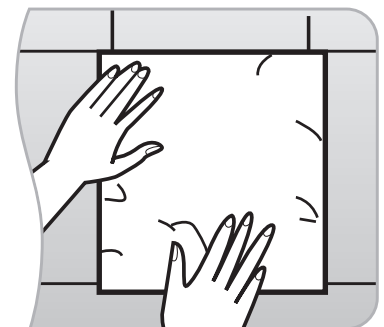

Scotch®

3M

Scotchbrand.com/Mounting

Permanent Mounting Tape

- Double-sided, foam mounting tape
- Wall-mount decor, signs, dispensers and more
- *Use on most wall surfaces* including tile and wood surfaces that are clean, dry and smooth

Instructions:

Use 4 in/101 mm of tape for each 225 g/0.5 lb of weight to be mounted (maximum 900 g/2 lbs).

Note: This is a permanent tape that may cause damage if removed. If you must remove the mounted object, use a piece of dental floss or wire, held tautly between two hands. Pull back and forth, to split the tape, and release the mounted object.

*Not recommended for use on wallpaper or delicate surfaces.

For questions, ideas and special offers go to
Scotchbrand.com/Mounting

Scotch® Brand Tapes
Great ideas that stick