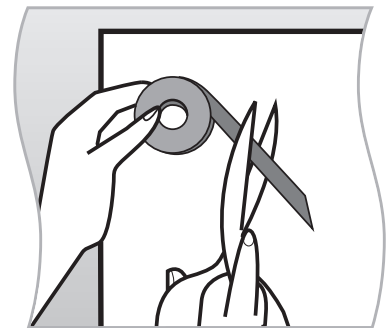

Scotch®

3M

Scotchbrand.com/Mounting

Permanent Mounting Tape

- Double-sided, foam mounting tape
- Wall-mount decor, signs, dispensers and more
- *Use on most wall surfaces* including tile and wood surfaces that are clean, dry and smooth

Instructions:

Use 4 in/101 mm of tape for each 225 g/0.5 lb of weight to be mounted (maximum 900 g/2 lbs).

Note: This is a permanent tape that may cause damage if removed. If you must remove the mounted object, use a piece of dental floss or wire, held tautly between two hands. Pull back and forth, to split the tape, and release the mounted object.

*Not recommended for use on wallpaper or delicate surfaces.

For questions, ideas and special offers go to
Scotchbrand.com/Mounting

Scotch® Brand Tapes
Great ideas that stick